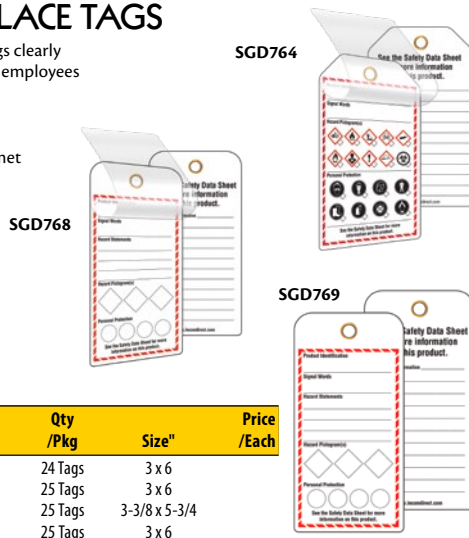

## PRINTABLE GHS LABELS

- Laser printer templates come with a pre-printed red border and pre-cut labels
- Use any desktop publishing package to quickly make professional looking labels
- Made from laser printable paper with permanent peel and stick backing
- If colour printing is not an option, use Hazard Class and Personal Protective Equipment labels (sold separately) to complete the labels
- Material: Paper
- Format: Sheet

**INCOM**

SGT130

SGT131

Model No.	Mfg. No.	Label Width"	Label Length"	Qty /Roll	Labels /Sheet	Price /Each
SGT130	GHS1277LP	8-1/2	14	100	1	
SGT131	GHS1278LP	8-1/2	11	100	1	
SGT132	GHS1279LP	8-1/2	5-1/2	200	2	
SGT133	GHS1280LP	4-1/4	5-1/2	400	4	
SGT134	GHS1281LP	2-13/16	2-3/4	1200	12	

## GHS WORKPLACE TAGS

- GHS-style workplace tags clearly identify hazards to your employees
- Tags are made from a durable rip-resistant waterproof stock with a reinforcing metal grommet

**INCOM**

Model No. English	Model No. French	Qty /Pkg	Size"	Price /Each
SGD764	SGD786	24 Tags	3 x 6	
SGD767	SGD789	25 Tags	3 x 6	
SGD768	SGD790	25 Tags	3-3/8 x 5-3/4	
SGD769	SGD791	25 Tags	3 x 6	

## WHMIS 2015 GHS WALLET CARDS

- A quick and easy reference to the new GHS pictograms and their meanings
- One side of the card provides the complete set of GHS pictograms with a detailed description of each pictogram
- The other side contains the list of information required to be found on a Safety Data Sheet as well as the images of the various Precautionary Statement Pictograms
- Printed in full-colour
- Rounded corners
- Qty/Pkg.: 50
- Dimensions: 4-1/4" & 2-1/2"