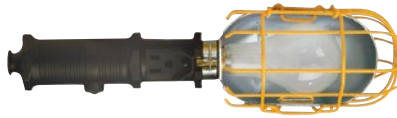

# WORK LIGHTS & CORD REELS

Positive latching mechanism allows the cord to be extended to any length required and automatically held in place. An adjustable ball stop provides easy height adjustment. Hardware included for either ceiling or wall mount.

## INDUSTRIAL CORD REELS

- Provide secure wall or ceiling mounting
- A release tab on the mounting bracket quickly and easily converts the reel from stationary to portable use
- Large, comfortable carrying handle
- The non-metallic composite housing ensures a prolonged, corrosion-free service life
- Certified for sale in Canada by an accredited certification body

## INDUSTRIAL 15 A CORD REELS

- Four 5-20R grounded outlets providing a full 15 A of power
- Power "ON" light indicator
- 20' of 12/3 SJTOW oil resistant and cold weather flexible cable
- Strong steel housing and epoxy finish enable the reel to be used in most industrial environments
- 15 A Circuit breaker protection against power overloads, which have the potential to cause electrical fires
- Hardware for ceiling or wall mounting included
- Certified for sale in Canada by an accredited certification body