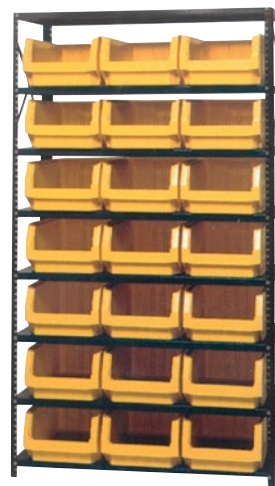

MAGNUM BIN SHELVING UNITS

- Dimensions: 42" W x 18" D x 76" H
- Capacity: 480 lbs. per shelf
- Shipped knocked down

QUANTUM™
STORAGE
SYSTEMS

SERIES QMSS31

- 27 QMSS31 open hopper bins
19 3/4" L x 12 3/8" W x 5 7/8" H
- 10 heavy-duty grey enamel shelves

SERIES QMSS32

- 21 QMSS32 open hopper bins,
19 3/4" L x 12 3/8" W x 7 7/8" H
- 8 heavy-duty grey enamel shelves

CF187

CF074

| Model No. | | | | Description | Price /Each |
|-------------------------------------|-------|--------|-------|-------------|-------------|
| Red | Blue | Yellow | Green | | |
| QMSS32 SERIES BIN SHELF UNIT | | | | | |
| CF072 | CF073 | CF074 | CF075 | Starter | |
| CF089 | CF090 | CF091 | CF092 | Add-on | |
| QMSS31 SERIES BIN SHELF UNIT | | | | | |
| CF188 | CF185 | CF186 | CF187 | Starter | |
| CF784 | CF785 | CF786 | CF787 | Add-on | |

MAGNUM BIN SHELVING UNITS

- Dimensions: 42" W x 18" D x 76" H
- Capacity: 480 lbs. per shelf
- Shipped knocked down

SERIES QMS516

- 4 QMS543 red, 3 QMS533 blue,
6 QMS532 yellow and
3 QMS531 blue open hopper bins
- 7 heavy-duty grey enamel shelves

* Mixed colours

OPEN HOPPER STORAGE SHELF UNITS

QUS239 SERIES

- 28 QUS239 Series bins
11" L x 8 1/4" W x 7" H
- 8 heavy-duty grey enamel shelves
- 36" W x 12" D x 76" H
- Cap.: 630 lbs. per shelf
- Shipped knocked down