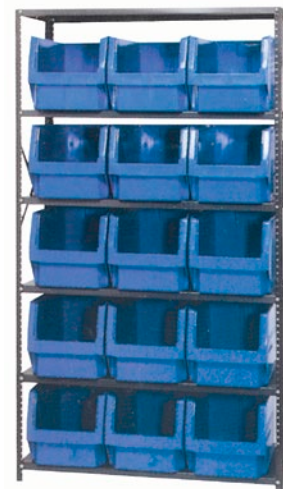

SERIES QMSS32

- 21 QMSS32 open hopper bins,
19 3/4" L x 12 3/8" W x 7 7/8" H
- 8 heavy-duty grey enamel shelves

CF187

CF074

| Model No. | | | | Description | Price /Each |
|-------------------------------------|-------|--------|-------|-------------|-------------|
| Red | Blue | Yellow | Green | | |
| QMSS32 SERIES BIN SHELF UNIT | | | | | |
| CF072 | CF073 | CF074 | CF075 | Starter | |
| CF089 | CF090 | CF091 | CF092 | Add-on | |
| QMSS31 SERIES BIN SHELF UNIT | | | | | |
| CF188 | CF185 | CF186 | CF187 | Starter | |
| CF784 | CF785 | CF786 | CF787 | Add-on | |

MAGNUM BIN SHELVING UNITS

- Dimensions: 42" W x 18" D x 76" H
- Capacity: 480 lbs. per shelf
- Shipped knocked down

SERIES QMS516

- 4 QMS543 red, 3 QMS533 blue,
6 QMS532 yellow and
3 QMS531 blue open hopper bins
- 7 heavy-duty grey enamel shelves

SERIES QMS533

- 15 QMS533 open hopper bins
19 3/4" W x 12 3/8" D x 11 7/8" H
- 6 heavy-duty grey enamel shelves

CF189

CF081

| Model No. | | | | Description | Price /Each |
|-------------------------------------|-------|--------|-------|-------------|-------------|
| Red | Blue | Yellow | Green | | |
| QMS533 SERIES BIN SHELF UNIT | | | | | |
| CF080 | CF081 | CF082 | CF083 | Starter | |
| CF097 | CF098 | CF099 | CF100 | Add-on | |
| QMS516 SERIES BIN SHELF UNIT | | | | | |
| CF189* | - | - | - | Starter | |
| CF788* | - | - | - | Add-on | |

* Mixed colours

OPEN HOPPER STORAGE SHELF UNITS

QUS239 SERIES

- 28 QUS239 Series bins
11" L x 8 1/4" W x 7" H
- 8 heavy-duty grey enamel shelves
- 36" W x 12" D x 76" H
- Cap.: 630 lbs. per shelf
- Shipped knocked down